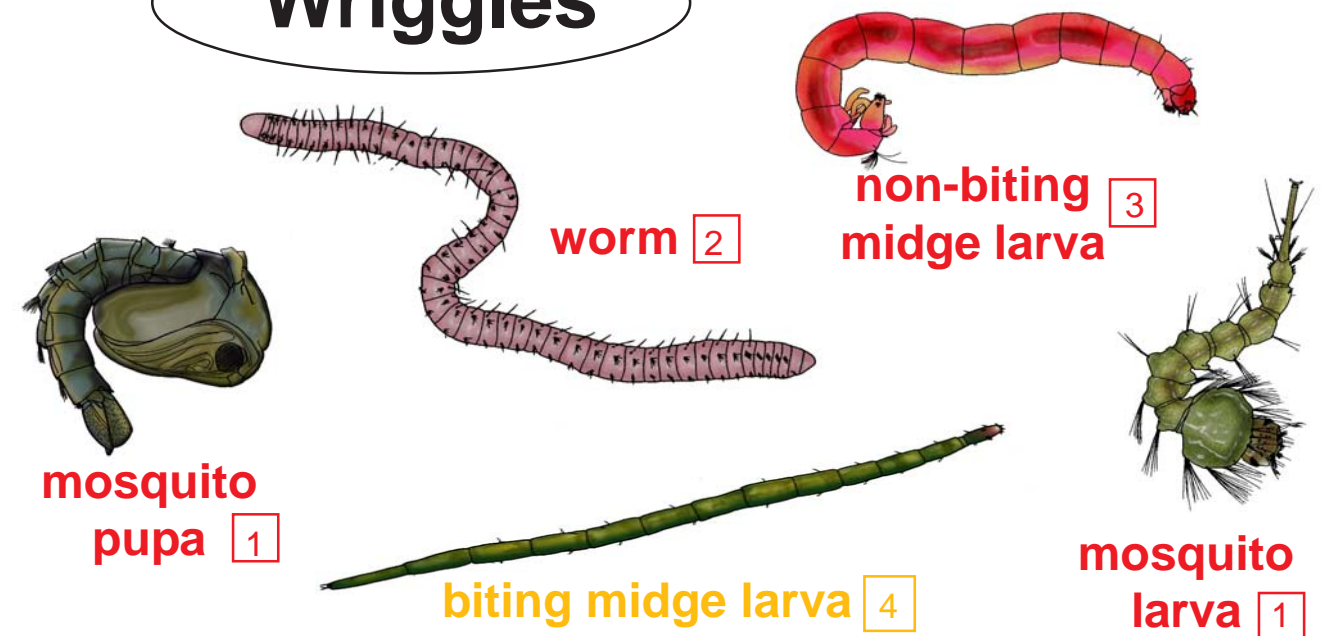

Legs, tails or feelers

Swims fast

Tiny

Wriggles

Slides

Pollution Sensitivity*:

- NR Not rated
- ⑩—⑧ Very sensitive
- ⑦—⑥ Sensitive
- ⑤—④ Tolerant
- ③—① Very tolerant

Acknowledgements

Source: Advanced Aquatic Macroinvertebrate Colour ID Chart. Used with permission of NRM Education © NRM Education, 2011.