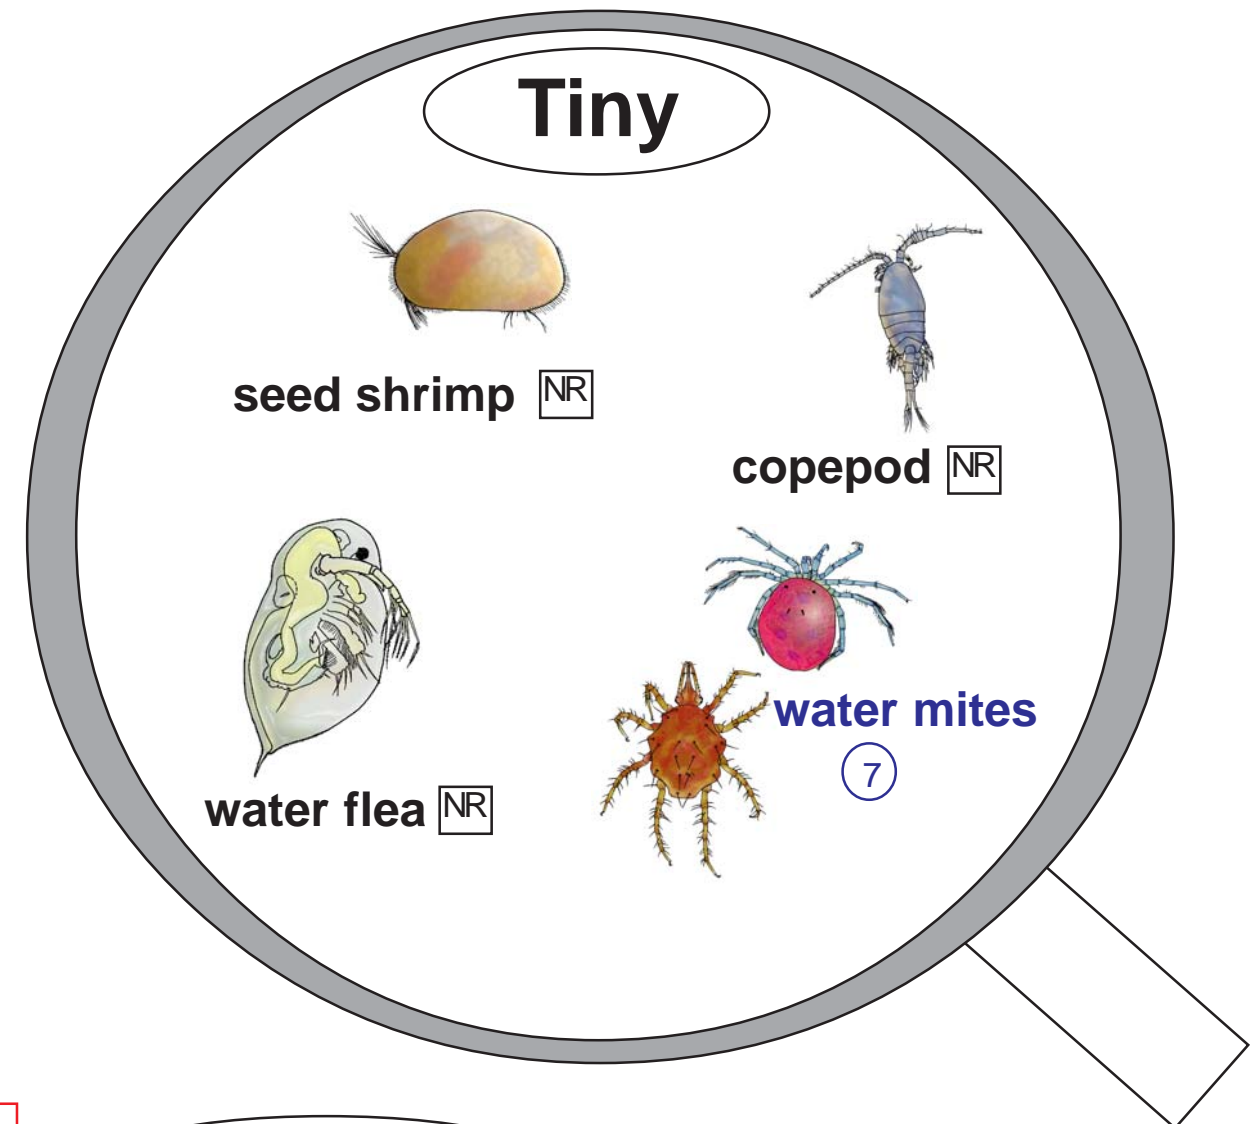

Aquatic Macroinvertebrate ID Key

Sensitivity ratings from SIGNAL2 system in "New sensitivity grades for Australian river macroinvertebrates. Bruce C. Chessman. Marine and Freshwater Research, 2003, 54, 95-103."

Legs, tails or feelers

Swims fast

Tiny

Wriggles

Slides

Pollution Sensitivity*:

- NR Not rated
- ⑩—⑧ Very sensitive
- ⑦—⑥ Sensitive
- ⑤—④ Tolerant
- ③—① Very tolerant

Acknowledgements